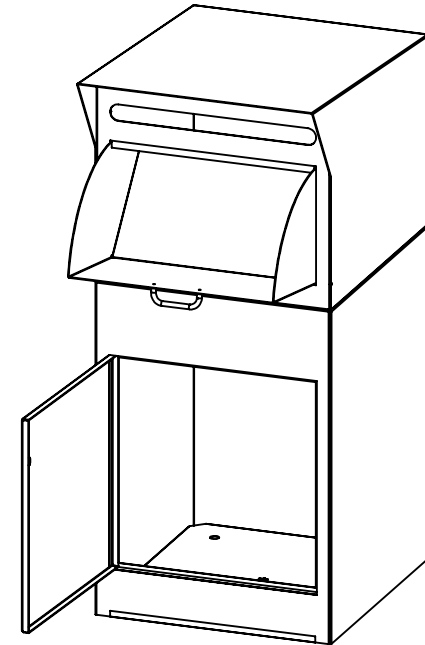

PO Box 1683
Coorparoo DC
Qld 4151
P: 1300 794 555
sales@mailmaster.biz

BULK MAIL BIN - PARCEL DROP BOX

Manufactured from heavy duty Galvanised Steel (Galvabond) and finished in a range of Powder Coated colours.

Key Lock Door

Designed to be installed on a concrete plinth or a solid surface. Comes with a heavy duty based for mechanically fixing insitu.

* Available in Front or Rear Opening configuration.