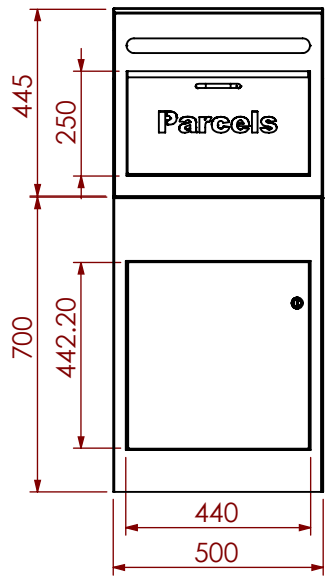

PO Box 1683
Coorparoo DC
Qld 4151
P: 1300 794 555
sales@mailmaster.biz

BULK MAIL BIN - PARCEL DROP BOX

Manufactured from heavy duty Galvanised Steel (Galvabond) and finished in a range of Powder Coated colours.

Key Lock Door

Designed to be installed on a concrete plinth or a solid surface. Comes with a heavy duty based for mechanically fixing insitu.

* Available in Front or Rear Opening configuration.