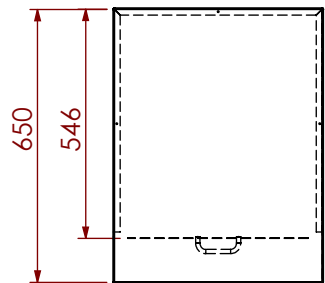

PO Box 1683
Coorparoo DC
Qld 4151
P: 1300 794 555
sales@mailmaster.biz

BULK MAIL BIN - PARCEL DROP BOX

Manufactured from heavy duty Galvanised Steel (Galvabond) and finished in a range of Powder Coated colours.

Key Lock Door

Designed to be installed on a concrete plinth or a solid surface. Comes with a heavy duty based for mechanically fixing insitu.

* Available in Front or Rear Opening configuration.