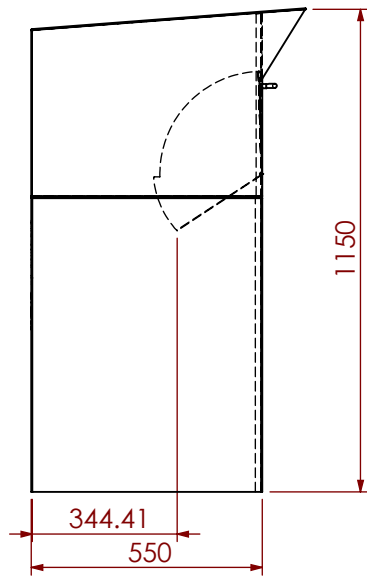

PO Box 1683
Coorparoo DC
Qld 4151
P: 1300 794 555
sales@mailmaster.biz

BULK MAIL BIN - PARCEL DROP BOX

Manufactured from heavy duty Galvanised Steel (Galvabond) and finished in a range of Powder Coated colours.