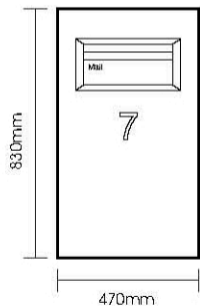

# SYNTHETIC PIER SIZES

## Moderna - AM1047

H 830mm X W 470mm X D 370mm

## Vectra - AM1047B

H 930mm X W 470mm X D 370mm